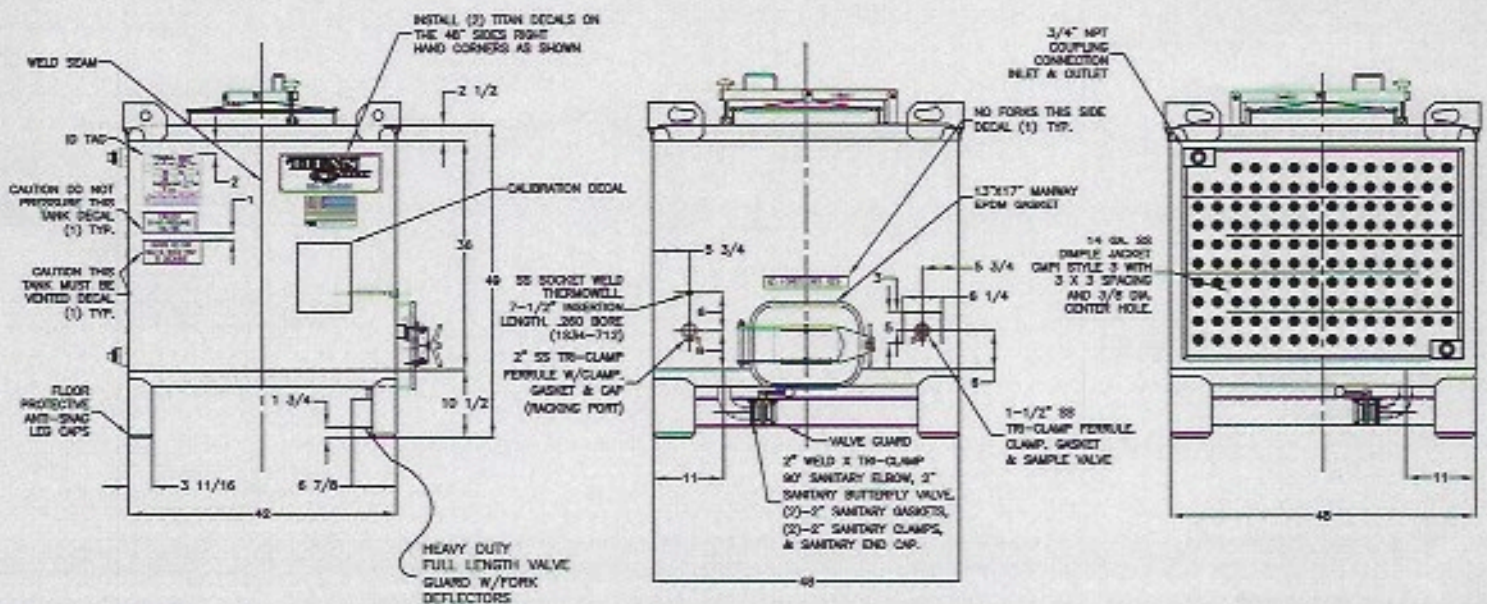

About Us

Titan Wine Storage and Fermentation tanks include features to meet today's industry standards while providing options to meet our specific needs. We provide containers using 304 Stainless Steel as standard and 316 Stainless Steel as an available option. Standard sizes ranging from 125 Gal up to 793 Gal are available. Other sizes are available on request.

Titan 350 Gal Fermentation Tank

Standard Features